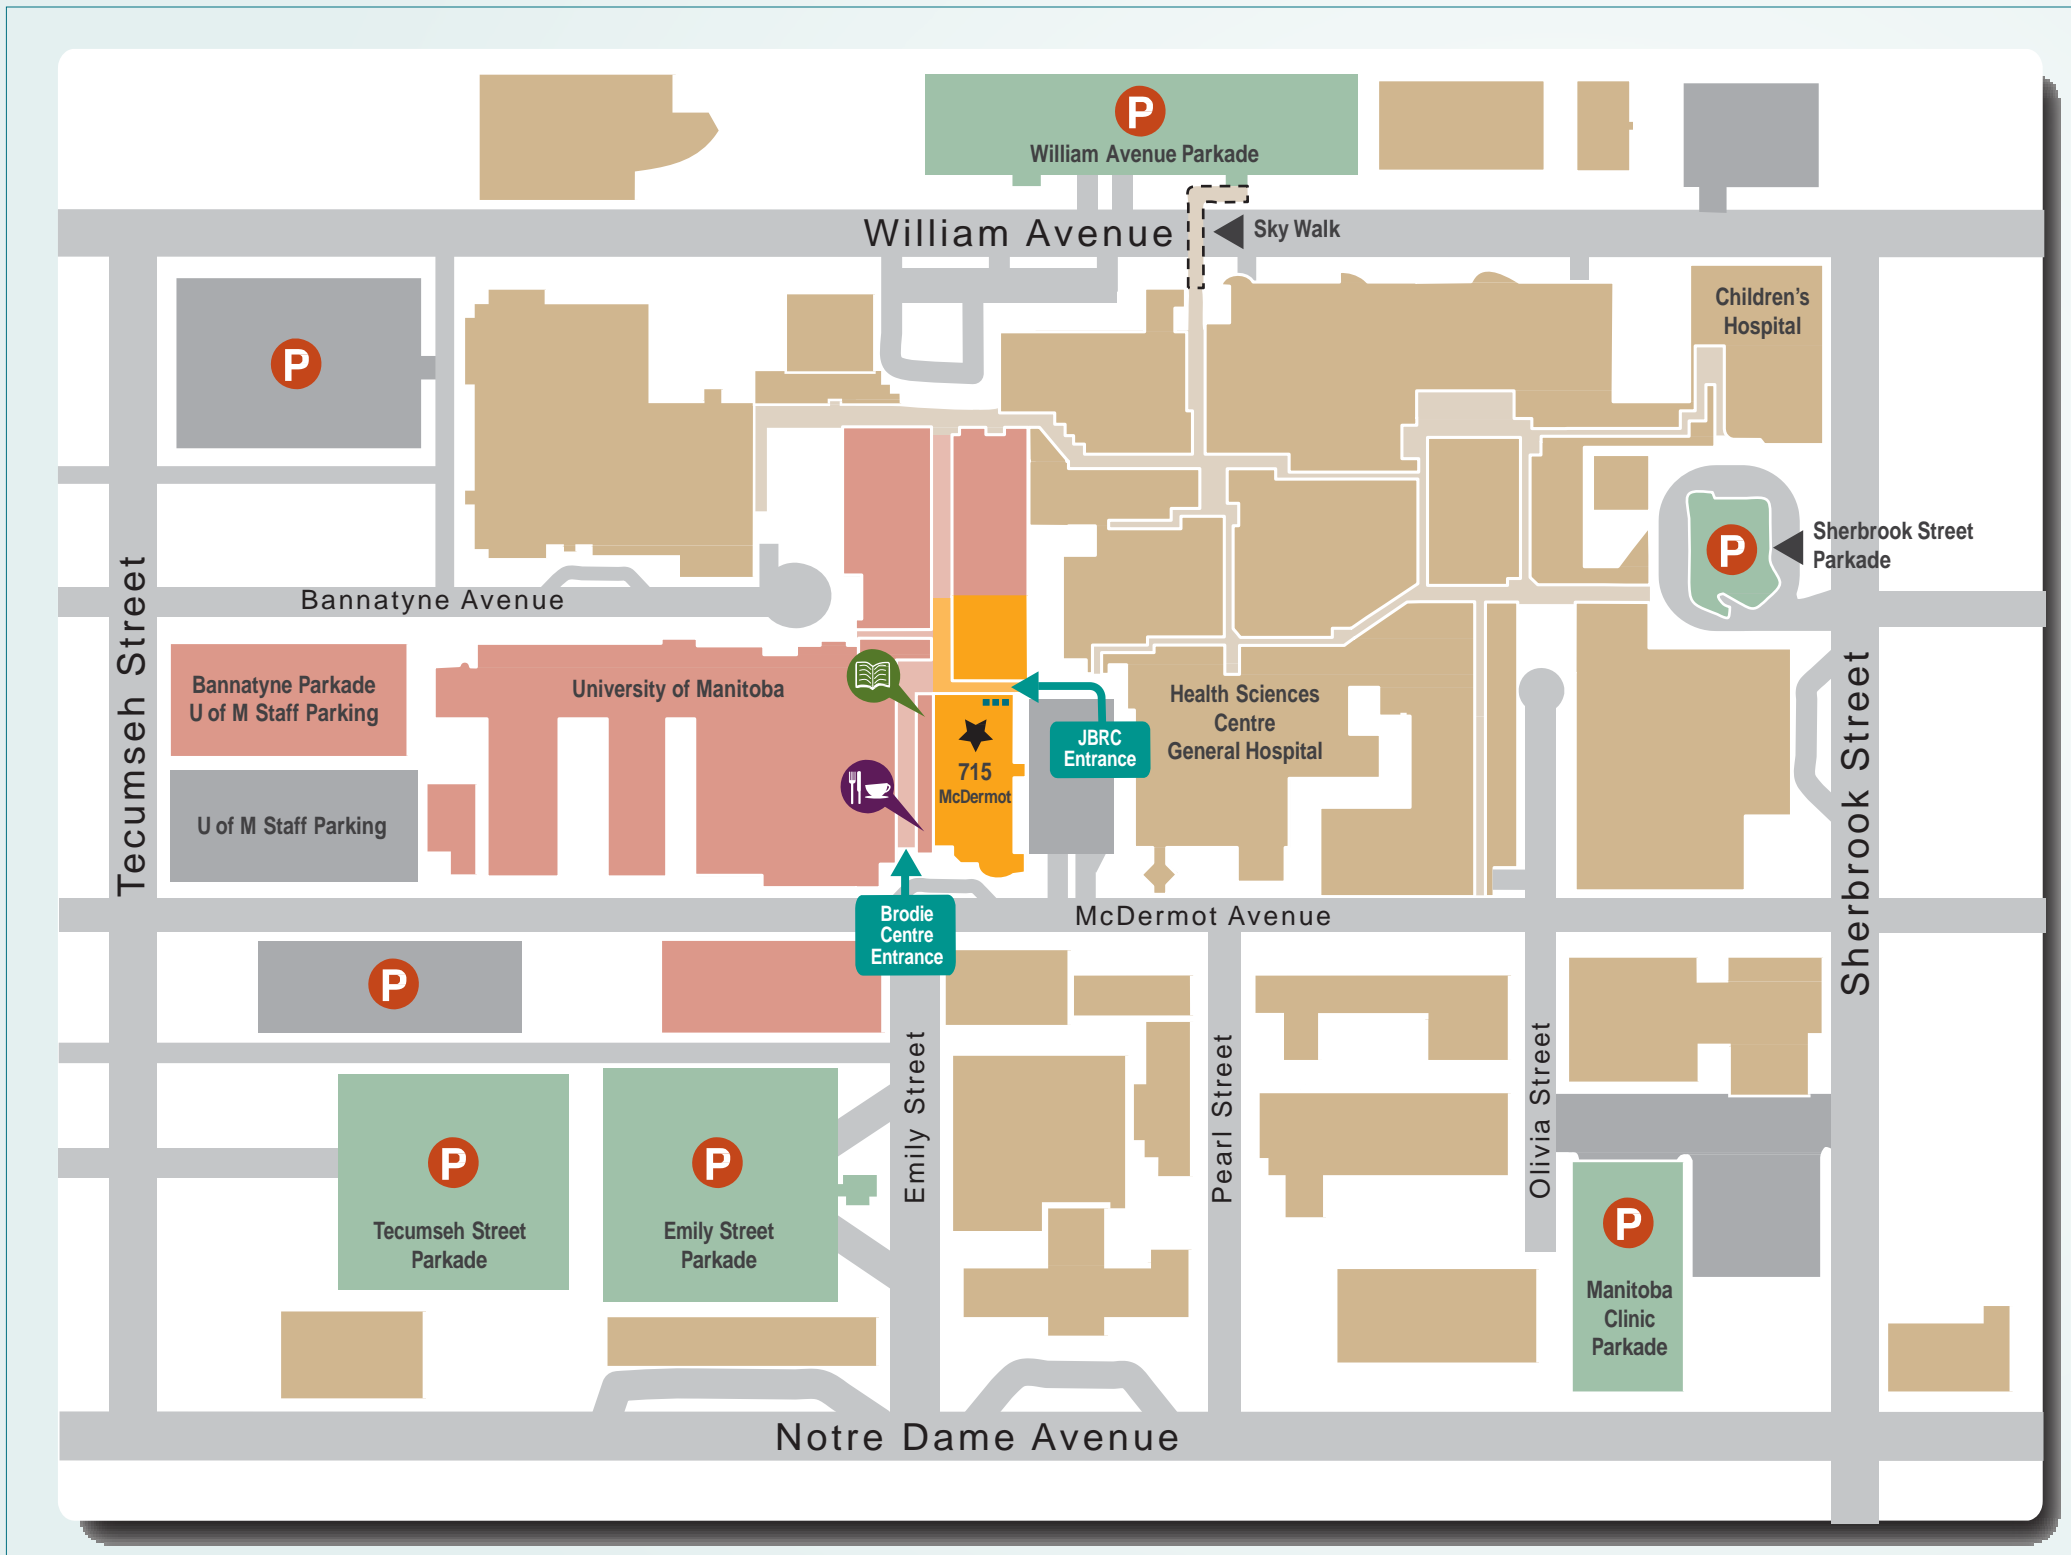

Children's Hospital Research Institute of Manitoba

LOCATION AND PARKING MAP

Legend

-  **Children's Hospital Research Institute of Manitoba, John Buhler Research Centre (JBRC), Floors 5 and 6, Reception on 5th Floor**

-  Elevators

-  University of Manitoba Health Sciences Bookstore

-  Espresso's, Pita Pit, Tim Horton's

-  Parkade Parking

-  Meter Parking